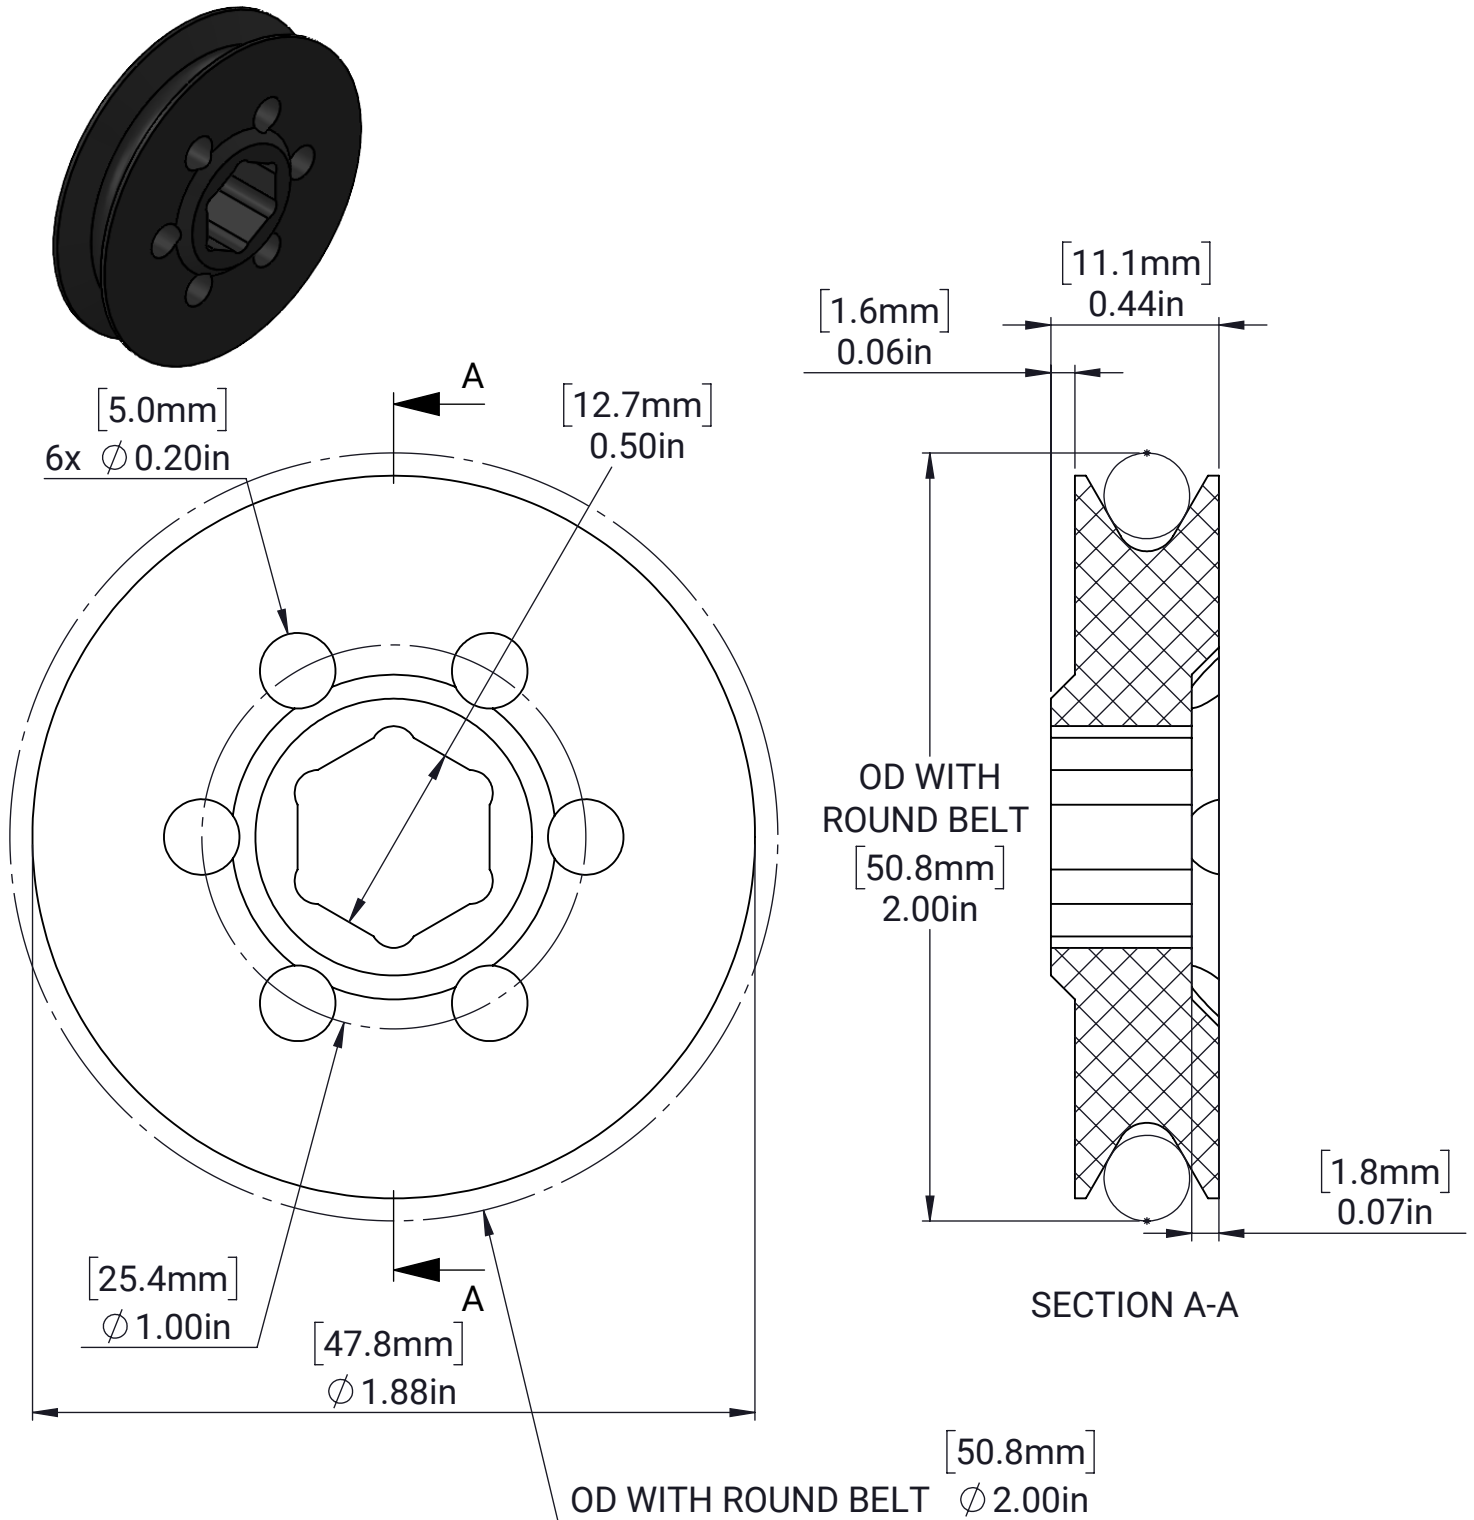

## 6mm Round Belt Pulley - 1/2in Hex - 2in OD

MATERIAL:

Nylon, 30% GF

FINISH:

N/A

DATE:

11/14/2025