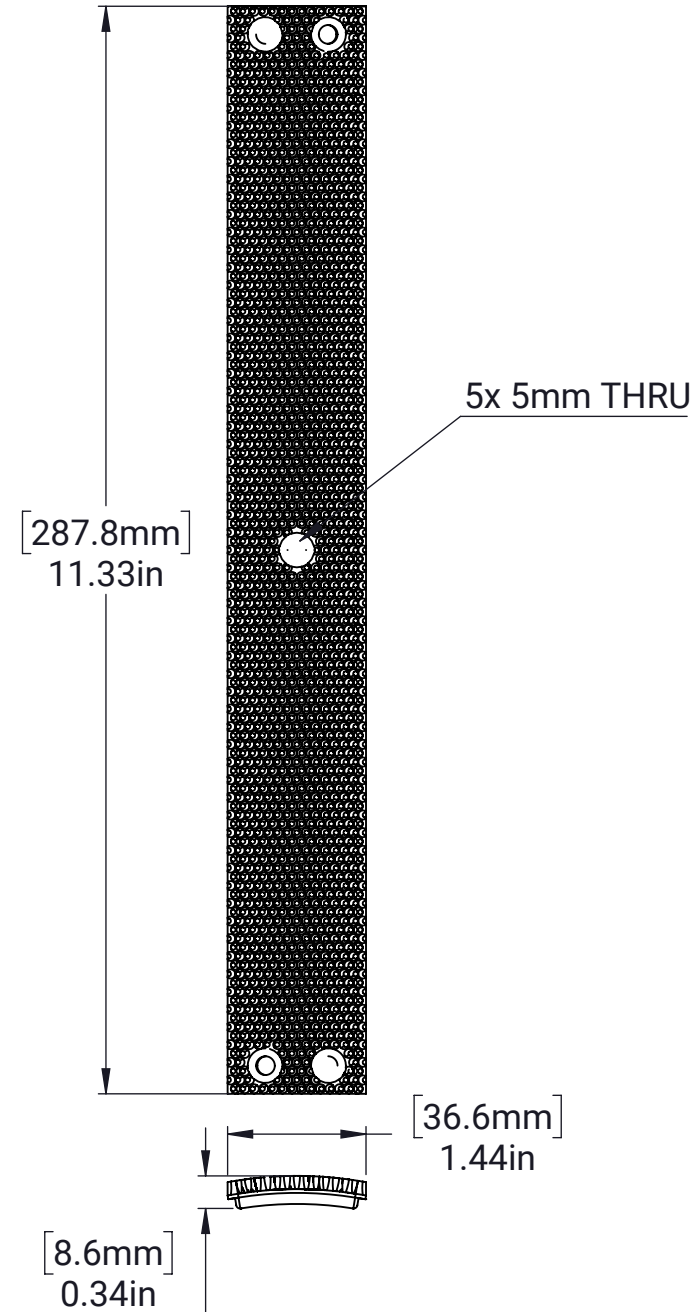

4in Spiky Wheel - Tread

MATERIAL:

TPU 95A

FINISH:

N/A

DATE:

10/15/2025