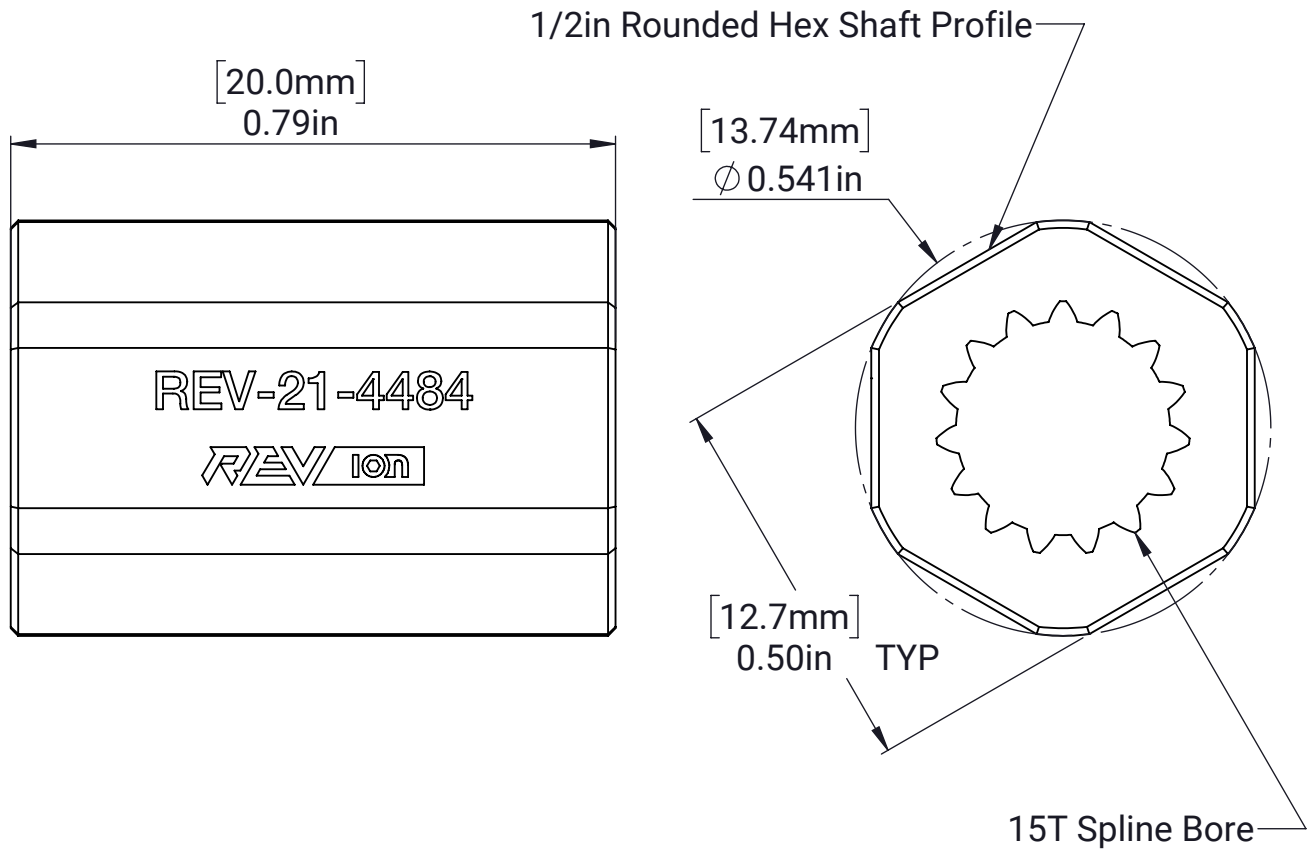

## 15T Spline to 1/2in Hex Adapter

MATERIAL:

6061 Aluminum

FINISH:

BLACK ANODIZED

DATE:

11/21/2025