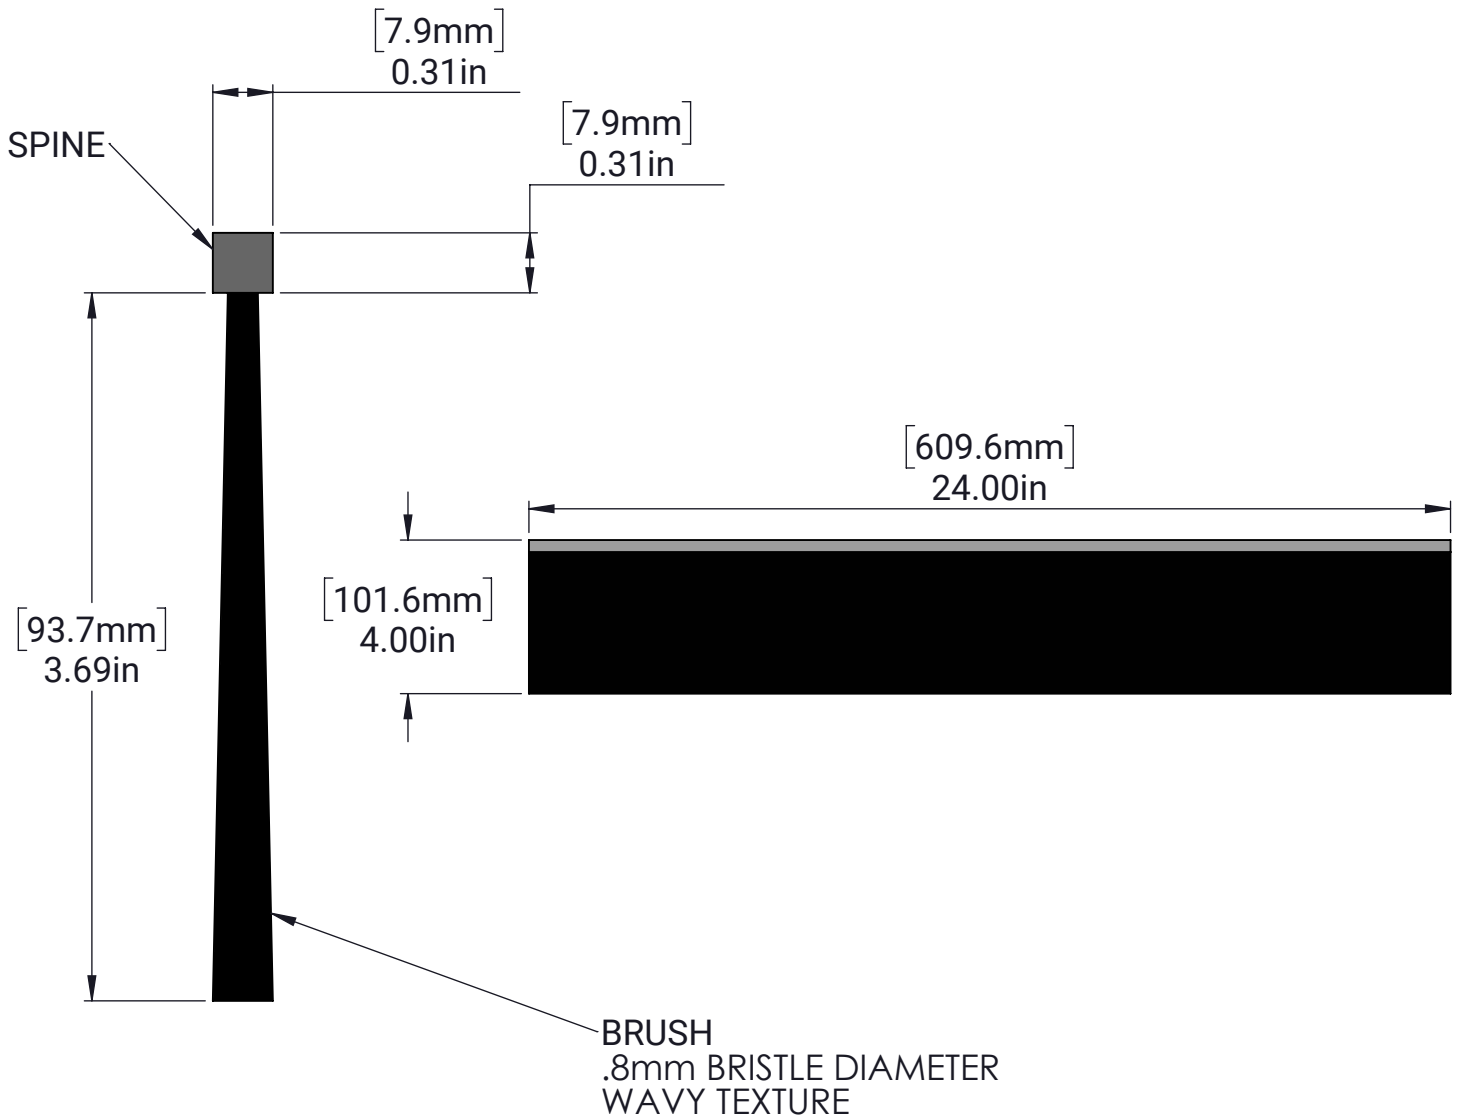

## Conveyor Brush - 24in

MATERIAL:

Steel Spine & Nylon Brush

FINISH:

N/A

DATE:

11/20/2025