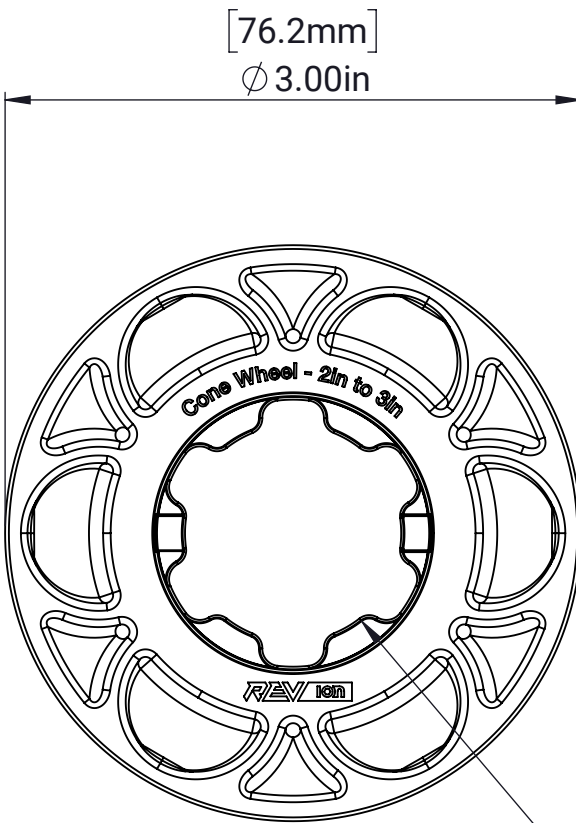

Cone Wheel - 2in to 3in - MAXSpline

Part #	DUROMETER	COLOR
REV-21-6563	35A	Light Grey
REV-21-6564	50A	Dark Grey
REV-21-6550	75A	Black

MAXSpline Bore

MATERIAL:

Polypropylene & TPR

FINISH:

Varied Colors

DATE: