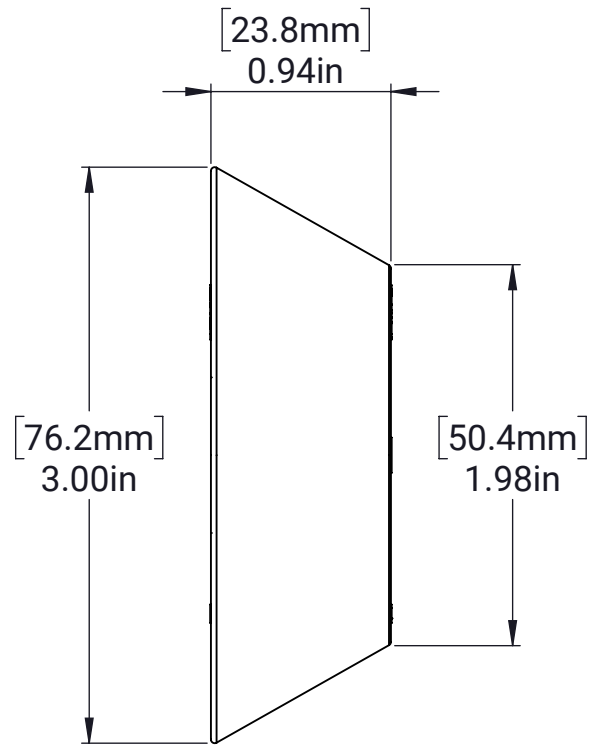

Cone Wheel - 2in to 3in - MAXSpline

Part #	DUROMETER	COLOR
REV-21-6563	35A	Light Grey
REV-21-6564	50A	Dark Grey
REV-21-6550	75A	Black

MAXSpline Bore

MATERIAL:

Polypropylene & TPR

FINISH:

Varied Colors

DATE: