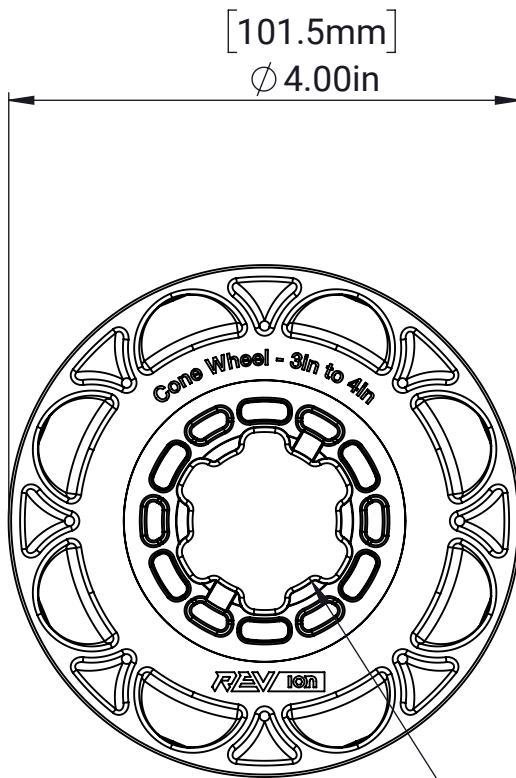

Cone Wheel - 3in to 4in - MAXSpline

Part #	DUROMETER	COLOR
REV-21-6565	35A	Light Grey
REV-21-6566	50A	Dark Grey
REV-21-6551	75A	Black

MAXSpline Bore

MATERIAL:

Polypropylene & TPR

FINISH:

Varied Colors

DATE: