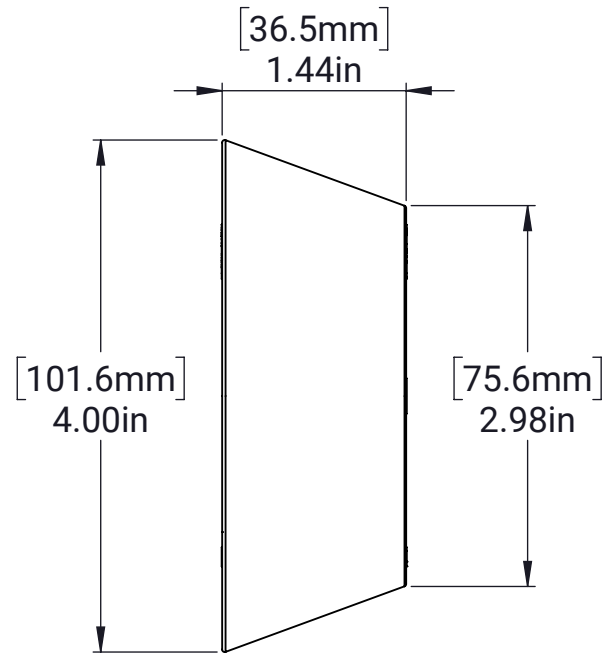

Cone Wheel - 3in to 4in - MAXSpline

Part #	DUROMETER	COLOR
REV-21-6565	35A	Light Grey
REV-21-6566	50A	Dark Grey
REV-21-6551	75A	Black

MAXSpline Bore

MATERIAL:

Polypropylene & TPR

FINISH:

Varied Colors

DATE: