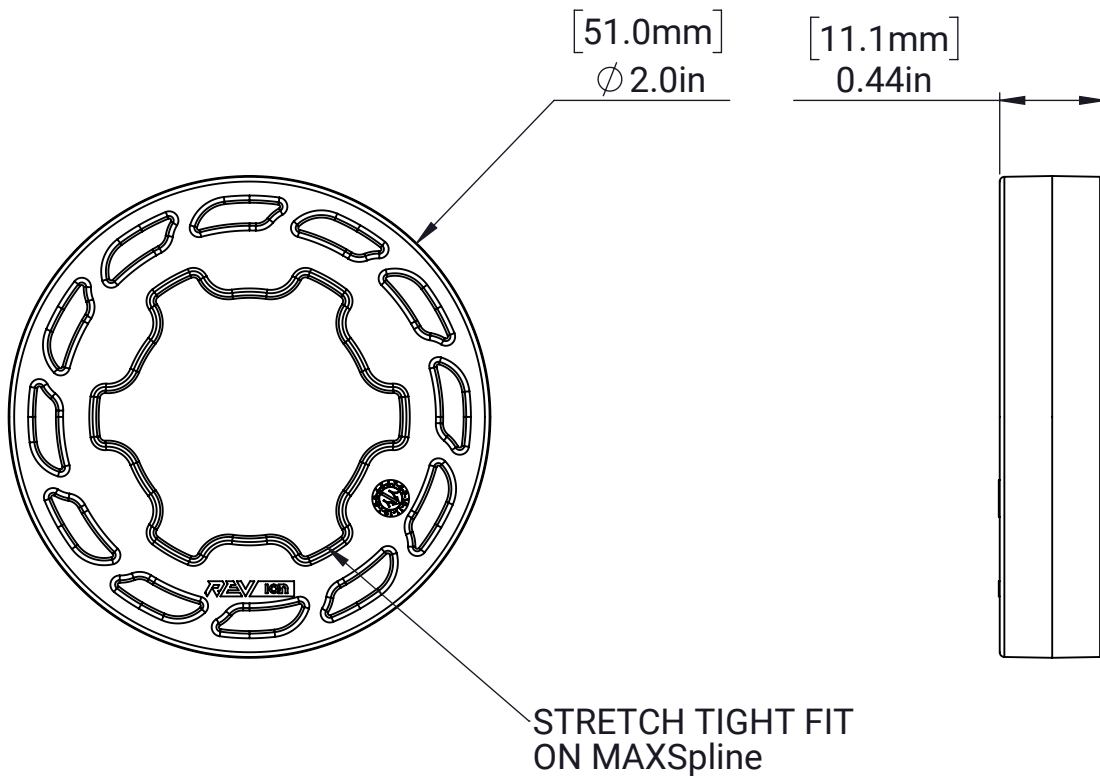

Compliant Wheel - 2in - MAXSpline - Medium

MATERIAL:

Silicone 30A Durometer

FINISH:

Dark Grey

DATE:

11/20/2025