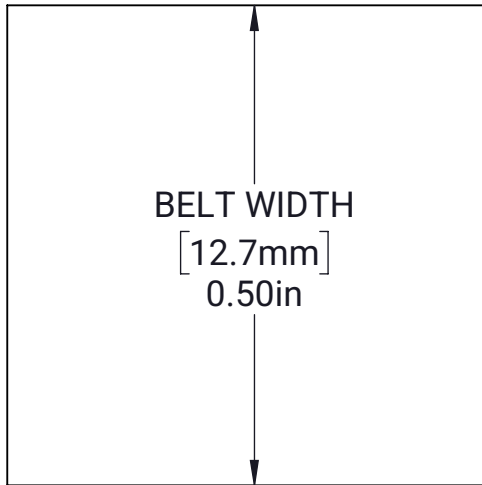

RT25 Belts

PART NUMBER	TEETH	PITCH LENGTH
REV-21-4032	32	8.00in [203.2mm]
REV-21-4036	36	9.00in [228.6mm]
REV-21-4040	40	10.00in [254.0mm]
REV-21-4048	48	12.00in [304.8mm]
REV-21-4056	56	14.00in [355.6mm]
REV-21-4064	64	16.00in [406.4mm]
REV-21-4072	72	18.00in [457.2mm]
REV-21-4080	80	20.00in [508.0mm]
REV-21-4088	88	22.00in [558.8mm]
REV-21-4096	96	24.00in [609.6mm]
REV-21-4104	104	26.00in [660.4mm]
REV-21-4112	112	28.00in [711.2mm]
REV-21-4120	120	30.00in [762.0mm]
REV-21-4128	128	32.00in [812.8mm]
REV-21-4136	136	34.00in [863.6mm]
REV-21-4144	144	36.00in [914.4mm]
REV-21-4152	152	38.00in [965.2mm]
REV-21-4160	160	40.00in [1016.0mm]
REV-21-4168	168	42.00in [1066.8mm]
REV-21-4176	176	44.00in [1117.6mm]
REV-21-4184	184	46.00in [1168.4mm]
REV-21-4192	192	48.00in [1219.2mm]
REV-21-4200	200	50.00in [1270.0mm]
REV-21-4208	208	52.00in [1320.8mm]
REV-21-4216	216	54.00in [1371.6mm]