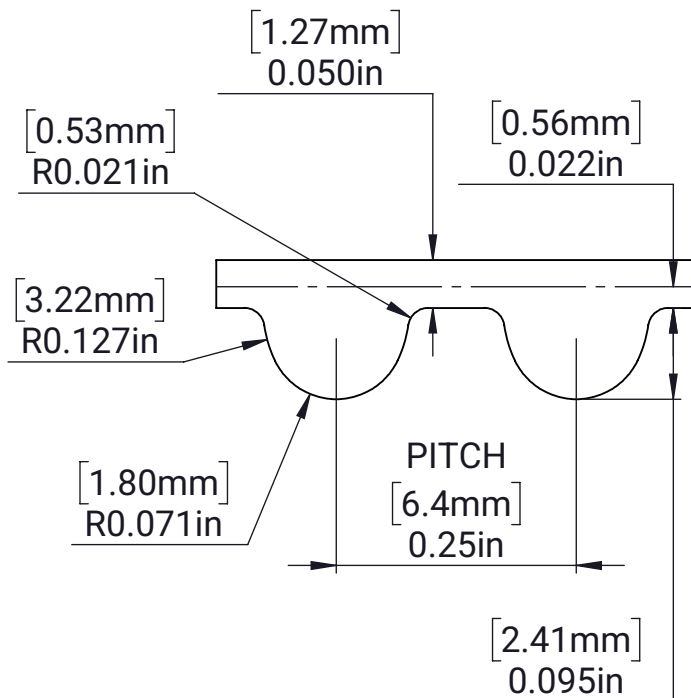

RT25 Belts

PART NUMBER	TEETH	PITCH LENGTH
REV-21-4032	32	8.00in [203.2mm]
REV-21-4036	36	9.00in [228.6mm]
REV-21-4040	40	10.00in [254.0mm]
REV-21-4048	48	12.00in [304.8mm]
REV-21-4056	56	14.00in [355.6mm]
REV-21-4064	64	16.00in [406.4mm]
REV-21-4072	72	18.00in [457.2mm]
REV-21-4080	80	20.00in [508.0mm]
REV-21-4088	88	22.00in [558.8mm]
REV-21-4096	96	24.00in [609.6mm]
REV-21-4104	104	26.00in [660.4mm]
REV-21-4112	112	28.00in [711.2mm]
REV-21-4120	120	30.00in [762.0mm]
REV-21-4128	128	32.00in [812.8mm]
REV-21-4136	136	34.00in [863.6mm]
REV-21-4144	144	36.00in [914.4mm]
REV-21-4152	152	38.00in [965.2mm]
REV-21-4160	160	40.00in [1016.0mm]
REV-21-4168	168	42.00in [1066.8mm]
REV-21-4176	176	44.00in [1117.6mm]
REV-21-4184	184	46.00in [1168.4mm]
REV-21-4192	192	48.00in [1219.2mm]
REV-21-4200	200	50.00in [1270.0mm]
REV-21-4208	208	52.00in [1320.8mm]
REV-21-4216	216	54.00in [1371.6mm]

MATERIAL:

Neoprene & Fiberglass

FINISH:

N/A

DATE:

4/5/2025